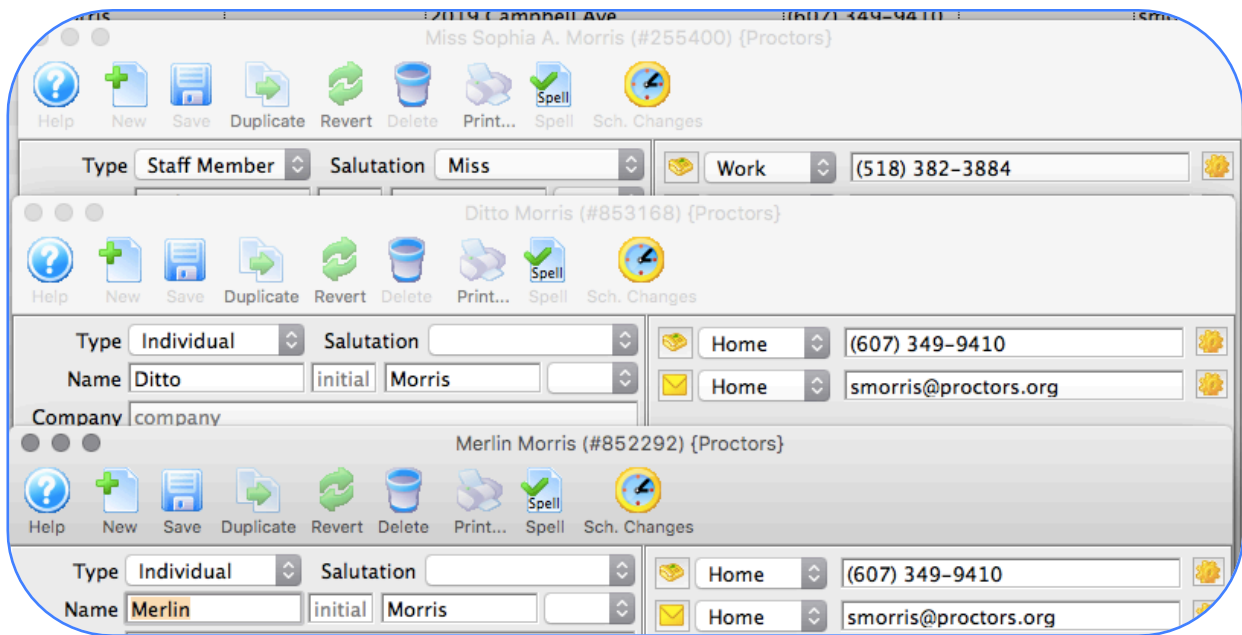

FAST CONTACT CARD ACCESS

**NO NEED TO OPEN PATRONS TO GET ADDRESSES / CONTACTS.
HIGHLIGHT NEEDED RECORDS IN PATRON SEARCH SCREEN...**

GREAT FOR MERGING AND CLEANUP OF MULTIPLE PATRONS !

Want to Share a TM Tip or Cool Feature? E-Mail Sophia:
smorris@proctors.org