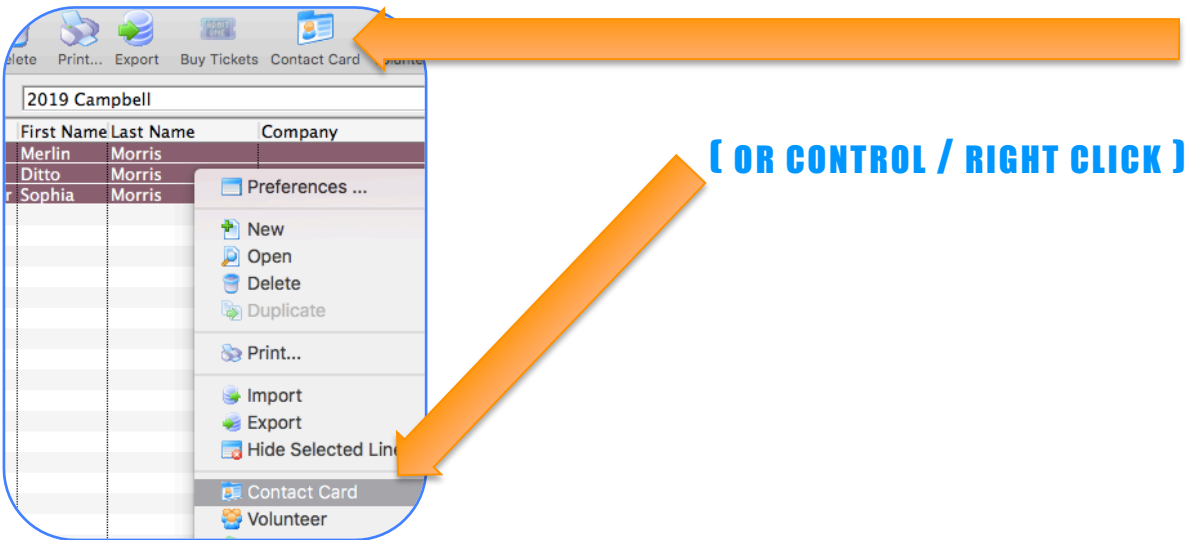

FAST CONTACT CARD ACCESS

**NO NEED TO OPEN PATRONS TO GET ADDRESSES / CONTACTS.
HIGHLIGHT NEEDED RECORDS IN PATRON SEARCH SCREEN...**

GREAT FOR MERGING AND CLEANUP OF MULTIPLE PATRONS !

Want to Share a TM Tip or Cool Feature? E-Mail Sophia:
smorris@proctors.org