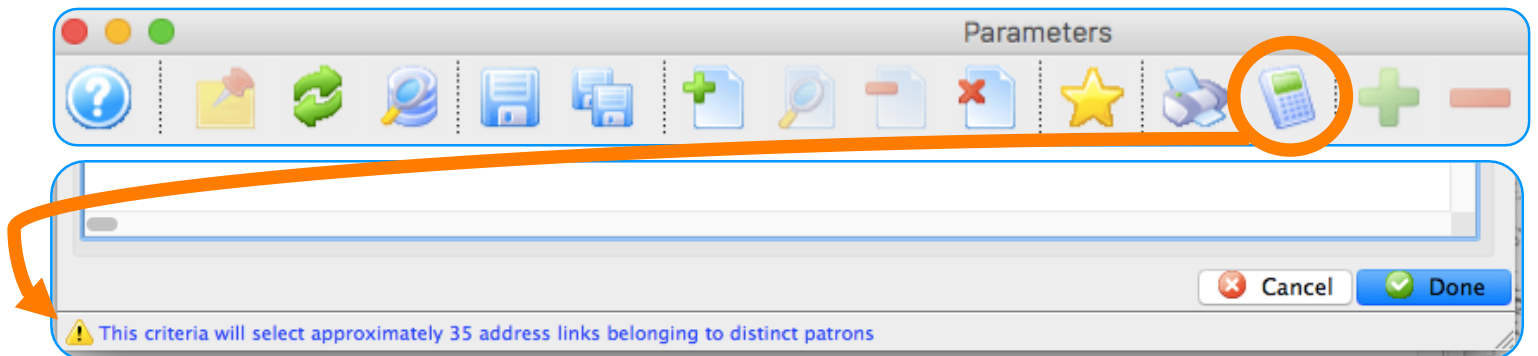

# MAIL LIST CHECK COUNT

**QUICKLY PRE-CHECK YOUR CRITERIA TO SEE IF IT MATCHES YOUR EXPECTATIONS ...**

**EACH CRITERIA BLOCK HAS A PARAMETER WINDOW**

**THE CHECK COUNT BUTTON PULLS AN APPROXIMATE PATRON COUNT WITHOUT RUNNING THE MAIL LIST – AND IT'S FAST**