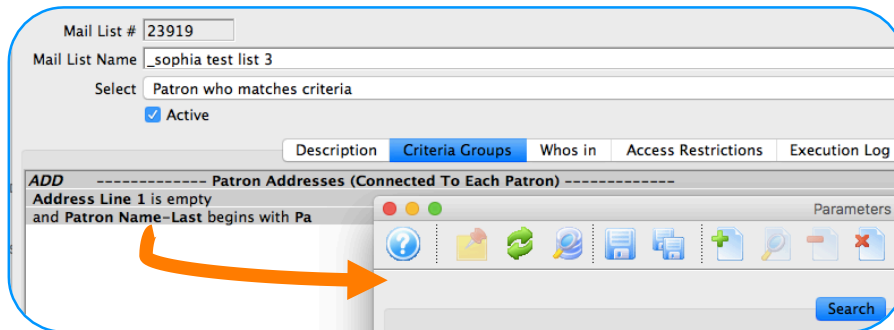

# MAIL LIST CHECK COUNT

**QUICKLY PRE-CHECK YOUR CRITERIA TO SEE IF IT MATCHES YOUR EXPECTATIONS ...**

**EACH CRITERIA BLOCK HAS A PARAMETER WINDOW**

**THE CHECK COUNT BUTTON PULLS AN APPROXIMATE PATRON COUNT WITHOUT RUNNING THE MAIL LIST – AND IT'S FAST**

- CHECKS CRITERIA BLOCK, NOT THE WHOLE MAIL LIST, SO BE CAREFUL WITH MULTIPLE ADD OR REMOVE BLOCKS
- APPROXIMATE RESULTS – EXECUTE LIST FOR TRUE COUNT

Want to Share a TM Tip or Cool Feature? E-Mail Sophia:  
[smorris@proctors.org](mailto:smorris@proctors.org)