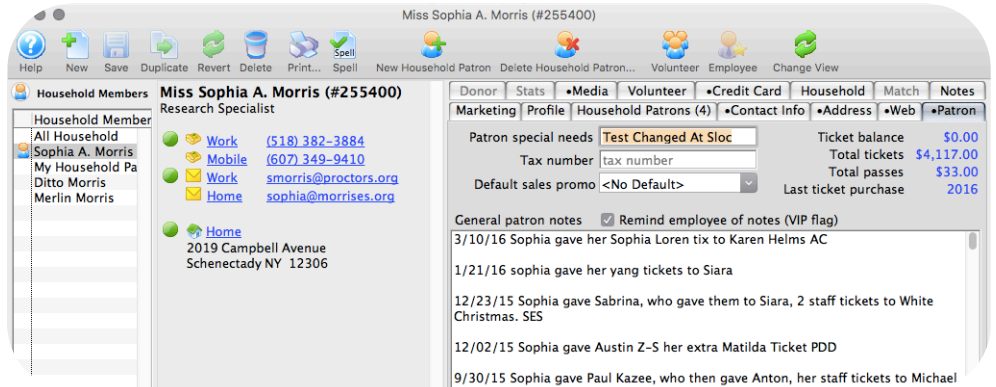

# CHANGE PATRON VIEW

USE

TO TOGGLE BETWEEN:

SALES TABS INFO ONLY

MARKETING PATRON INFO ONLY

BOTH MARKETING & SALES INFO

USEFUL FOR VIP PATRONS WITH LONG NOTES OR TICKET HISTORIES TO SORT THROUGH ...

Want to Share a TM Tip or Cool Feature? E-Mail Sophia:  
[smorris@proctors.org](mailto:smorris@proctors.org)