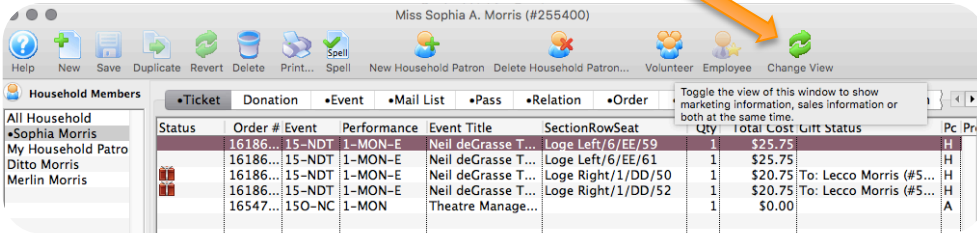

# TMM

Tip of the Week

# CHANGE PATRON VIEW

USE

TO TOGGLE BETWEEN:

SALES TABS INFO ONLY

MARKETING PATRON INFO ONLY

BOTH MARKETING & SALES INFO

USEFUL FOR VIP PATRONS WITH LONG NOTES OR TICKET HISTORIES TO SORT THROUGH ...

Want to Share a TM Tip or Cool Feature? E-Mail Sophia:  
[smorris@proctors.org](mailto:smorris@proctors.org)