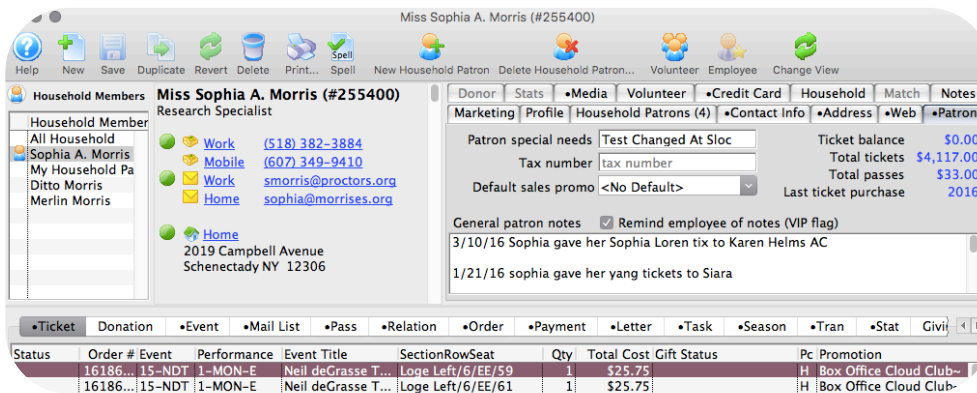

# CHANGE PATRON VIEW

USE

TO TOGGLE BETWEEN:

SALES TABS INFO ONLY

MARKETING PATRON INFO ONLY

BOTH MARKETING & SALES INFO

USEFUL FOR VIP PATRONS WITH LONG NOTES OR TICKET HISTORIES TO SORT THROUGH ...

Want to Share a TM Tip or Cool Feature? E-Mail Sophia:  
[smorris@proctors.org](mailto:smorris@proctors.org)