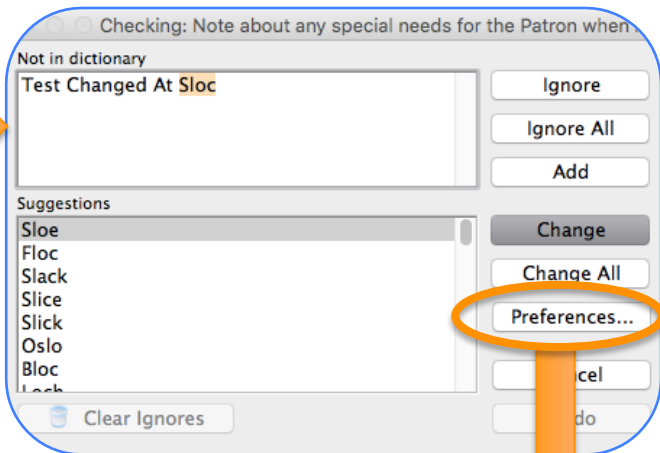

SPELL CHECK YOUR WAY

**PATRON HOME SCREEN,
EVENT SETUP,
DONATIONS, ETC ...**

SET EMPLOYEE PREFERENCES

- **AUTO WORD IGNORE SETTINGS**
- **SPELL CHECK SEARCH SETTINGS**
- **CUSTOM ABBREVIATIONS**

CREATE A CUSTOM DICTIONARY