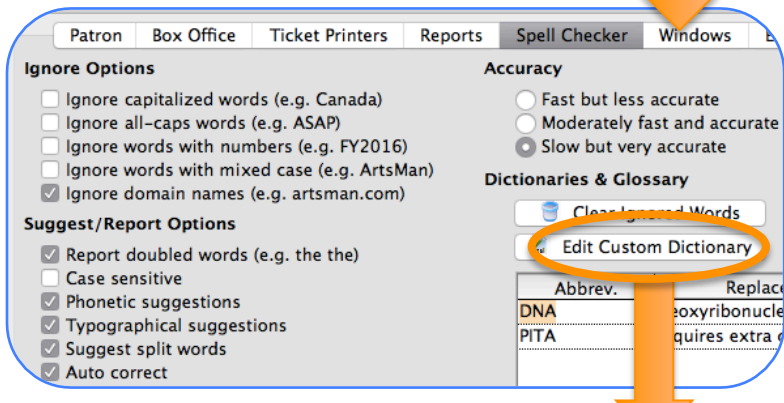

SPELL CHECK YOUR WAY

**PATRON HOME SCREEN,
EVENT SETUP,
DONATIONS, ETC ...**

SET EMPLOYEE PREFERENCES

- **AUTO WORD IGNORE SETTINGS**
- **SPELL CHECK SEARCH SETTINGS**
- **CUSTOM ABBREVIATIONS**

CREATE A CUSTOM DICTIONARY