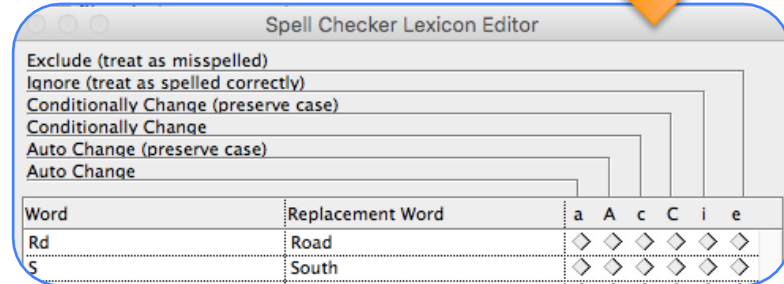

CREATE A CUSTOM DICTIONARY

- **AUTO WORD REPLACEMENTS (DOES NOT INCLUDE PUNCTUATION)**
- **WORDS TO IGNORE**
- **WORDS TO FLAG AS MISSPELLED**